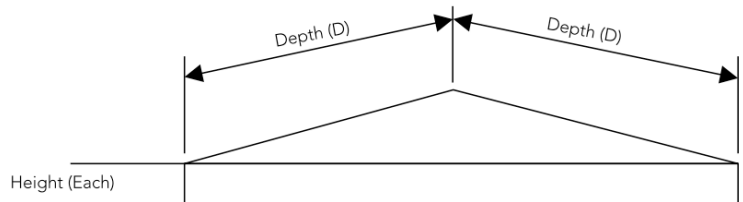

neelnox

LET
THERE
BE **DESIGN.**

FEATURES

- Premium 304 Grade Stainless Steel
- Equipped with SoundDefy™ noise concealing technology
- An appropriate slope ensures proper drainage of water
- Double walled stainless steel construction ensures no screws are visible after installation

Y-305-P

Model	Y-305-P
Product	Floating Shelf
Size	10 3/4"(W) x 10 3/4"(D) x 5/8"(H)
Slope	1/8"
Hardware	Included, Concealed

FINISHES	Polished (-P)	Brushed Bronze (-BBRZ)	Light Beige (-LTBGE)
	Brushed (-B)	Antique Brass (-ABRS)	Grey (-GRAY)
	Brushed Gold (-BGLD)	Antique Copper (-ACOP)	Beige (-BEIGE)
	Matte Black (-BLK)	Matte White (-WHT)	Polished Gold (-PGLD)
	Oil Rubbed Bronze (-ORB)	Brushed Black (-BRBLK)	Polished Rose Gold (-PRGD)
	Brushed Brass (-BBRS)	Brushed Rose Gold (-BRGD)	